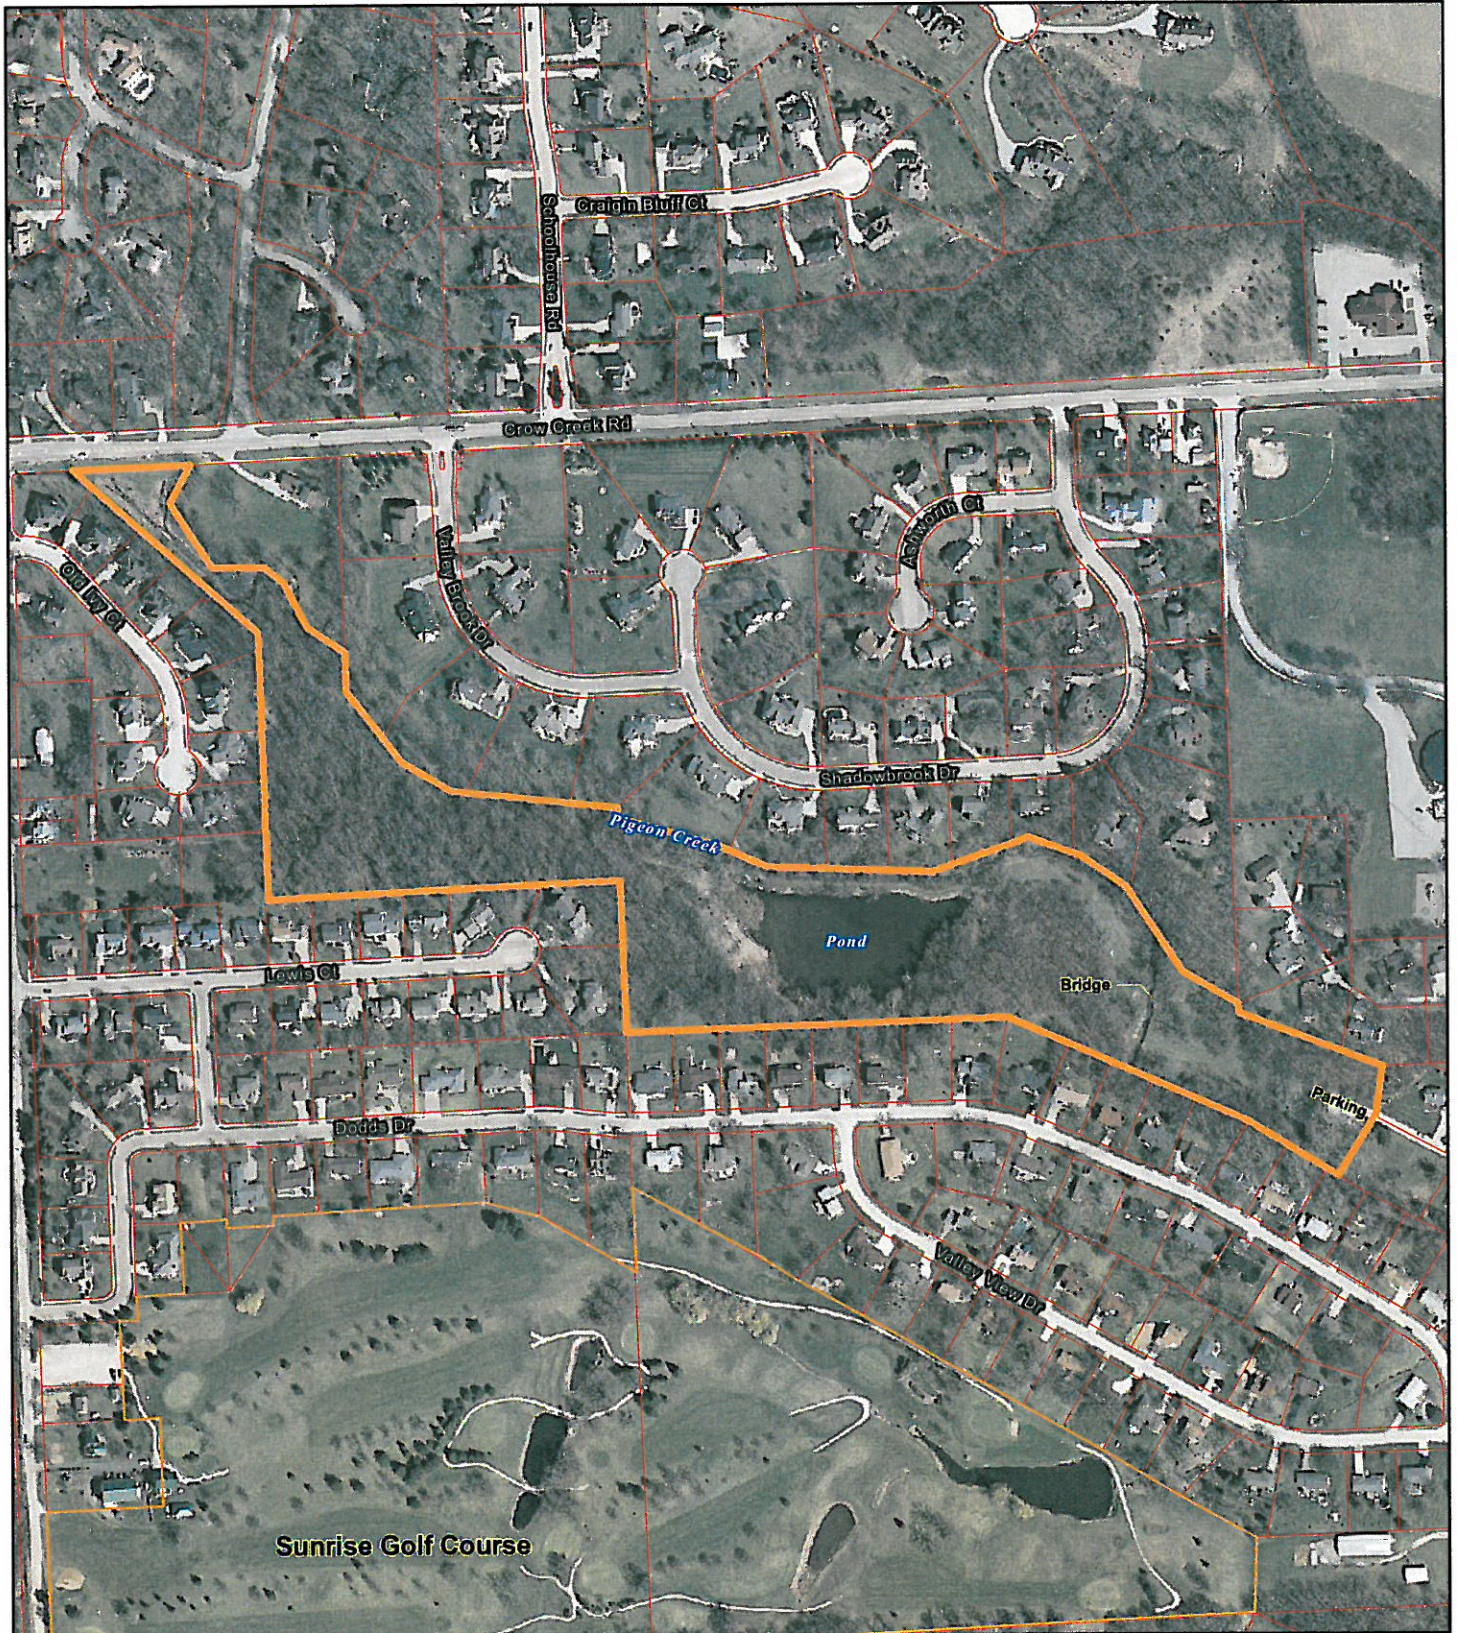

# McLamarrah Park

City of Bettendorf, Iowa

**DISCLAIMER:** This map is for reference only. Data provided are derived from multiple sources with varying levels of accuracy. Bi-State Regional Commission disclaims all responsibility for the accuracy or completeness of the data shown hereon.

Aerial photo flown Spring 2005  
Parcel data from City of Bettendorf

0 500 1,000 Feet

Map projection: NAD 1983 State Plane Iowa South (feet)

Prepared by: