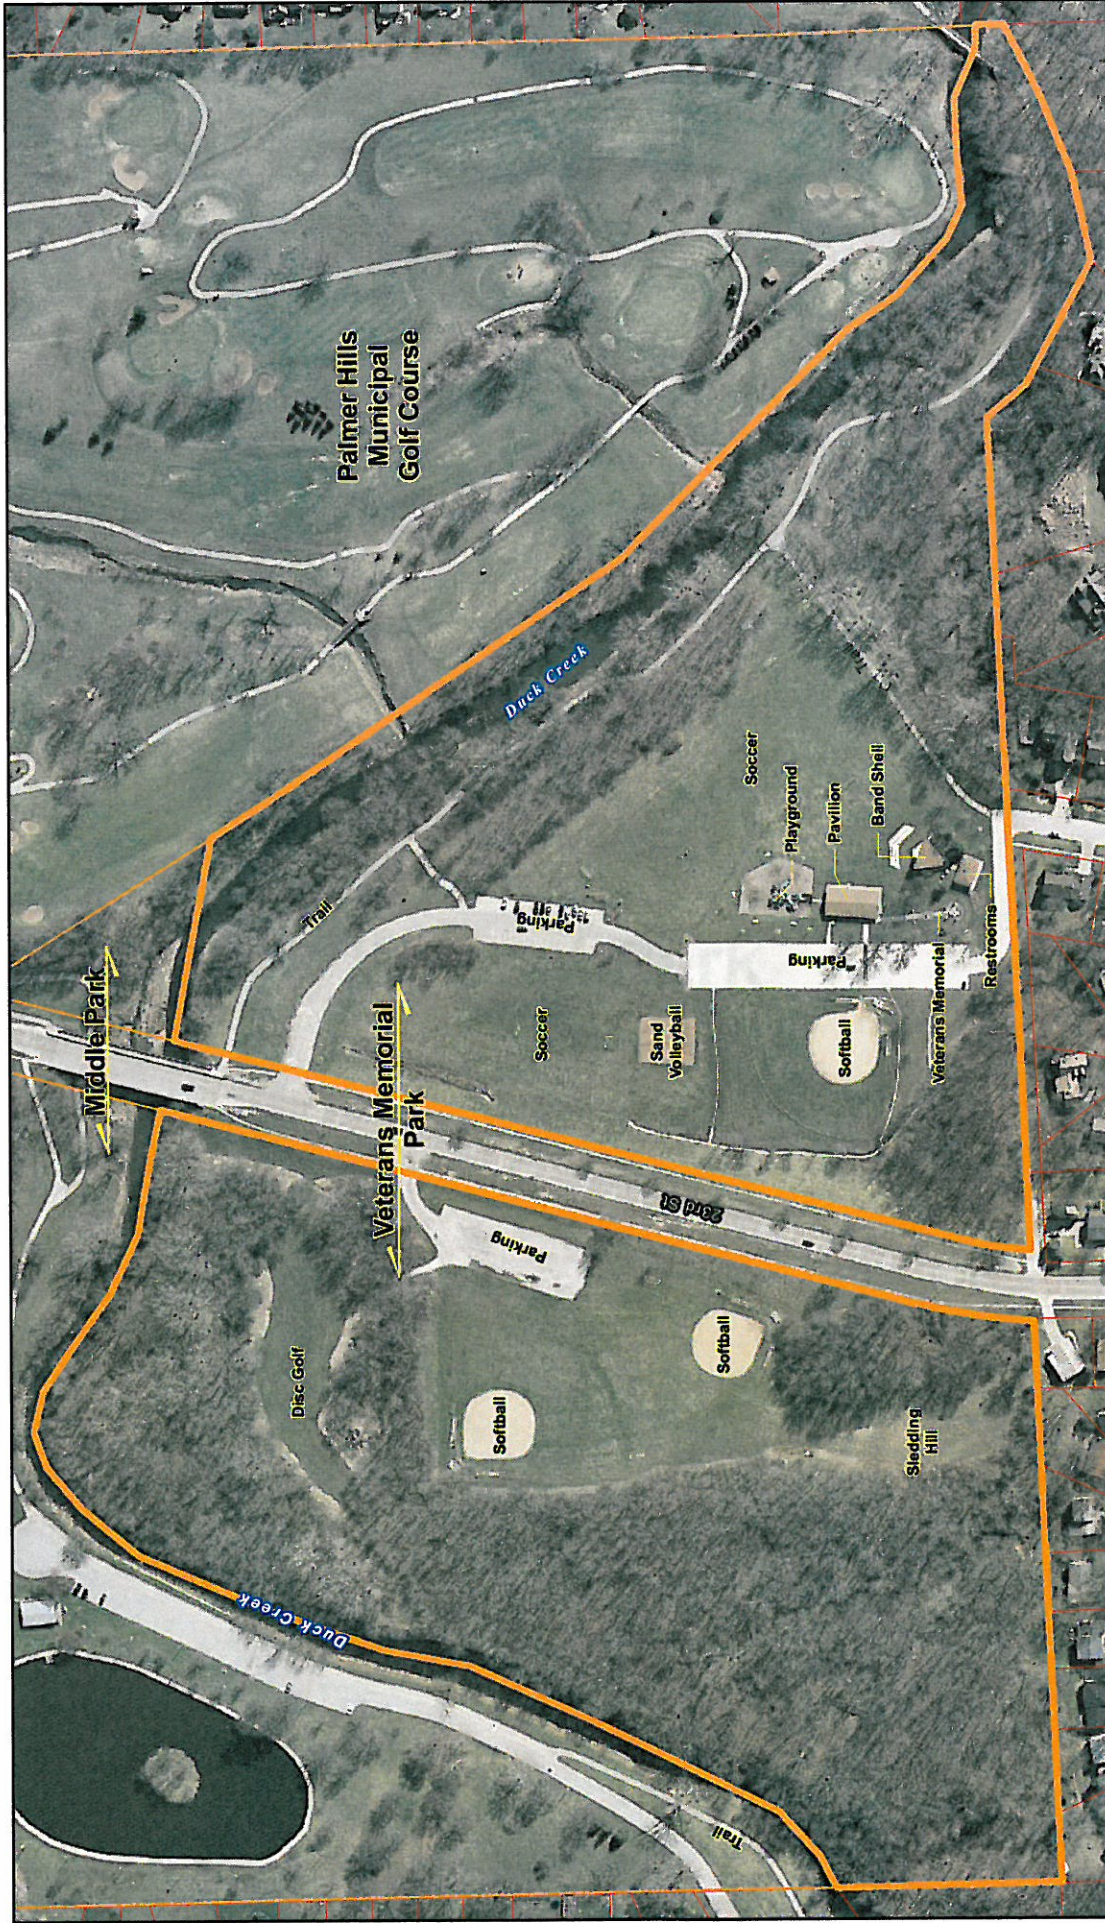

Veterans Memorial Park

(Area South of Duck Creek)
City of Bettendorf, Iowa

Prepared by:
BI-State
Regional Commission
October 2008

1,000 Feet

500

0

Aerial photo flown Spring 2005
Parcel data from City of Bettendorf
Map projection: NAD 1983 State Plane Iowa South (feet)

DISCLAIMER: This map is for reference only. Data provided are derived from multiple sources with varying levels of accuracy. BI-State Regional Commission disclaims all responsibility for the accuracy or completeness of the data shown hereon.